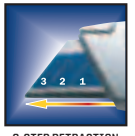

3-STEP RETRACTION
for multiple cutting depths

PROTOUCH HANDLE

LASTS 3X LONGER*

SHATTERPROOF

IRWIN PROTOUCH X UTILITY KNIFE FEATURES

1. **BI-METAL BLADE:**
3X Longer Life*
2. **QUICK CHANGE BLADE MECHANISM**
3. **HINGED BLADE STORAGE**
for up to 10 blades
4. **TRIGGER GRIP**
for cutting on the pull
5. **LIGHTWEIGHT**
6. **3 STEP RETRACTION**
for multiple cutting depths