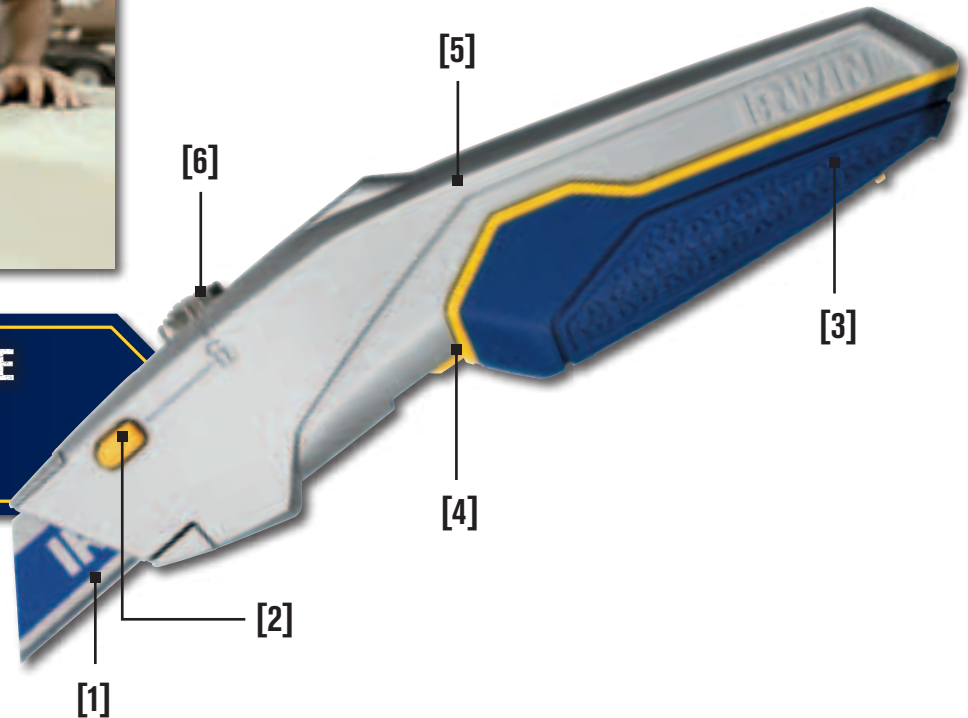

IRWIN®

Utility Knives & Blades

PRO TOUCH X TRAP KNIFE

PROTOUCH X RETRACTABLE TRAPEZOID KNIFE

The ProTouch X knife is feature-rich, lightweight, durable and stores 10 blades. The quick change blade mechanism for easy blade removal without opening the knife, the trigger grip for cutting on the pull and the hinged blade storage for up to 10 blades, make this knife ideal for many professional trades to be used in multiple applications, in particular roofing.

3-STEP RETRACTION
for multiple cutting depths

PROTOUCH HANDLE

LASTS 3X LONGER*

SHATTERPROOF

IRWIN PROTOUCH X UTILITY KNIFE FEATURES

1. **BI-METAL BLADE:**
3X Longer Life*
2. **QUICK CHANGE BLADE MECHANISM**
3. **HINGED BLADE STORAGE**
for up to 10 blades
4. **TRIGGER GRIP**
for cutting on the pull
5. **LIGHTWEIGHT**
6. **3 STEP RETRACTION**
for multiple cutting depths