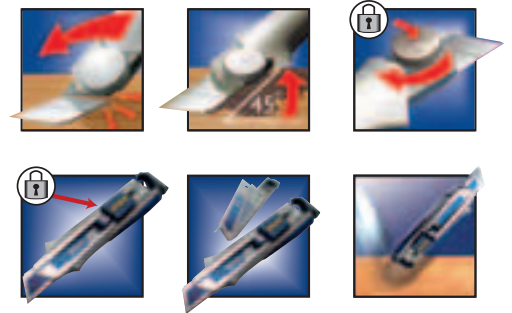

IRWIN®

Utility Knives & Blades

PRO TOUCH SNAP-OFF HEAVY DUTY KNIFE

PROTOUCH SNAP-OFF HEAVY DUTY KNIFE

Manual nose screw for increased security.

Self-locking blade slider for fast blade adjustments.

PROTOUCH SNAP-OFF HEAVY DUTY KNIFE FEATURES

- 1. NOSE SCREW**
for user controlled blade security
- 2. SOLID CAST ALUMINIUM BODY**
with steel blade guide provides more durability
- 3. SELF-LOCKING BLADE SLIDER**
for fast blade adjustment
- 4. PRO TOUCH GRIP**
for improved grip and comfort
- 5. BLADE STORAGE**
for three blades inside the removable cartridge
- 6. IMPACT RESISTANT HINGED END CAP**
cannot be separated from body