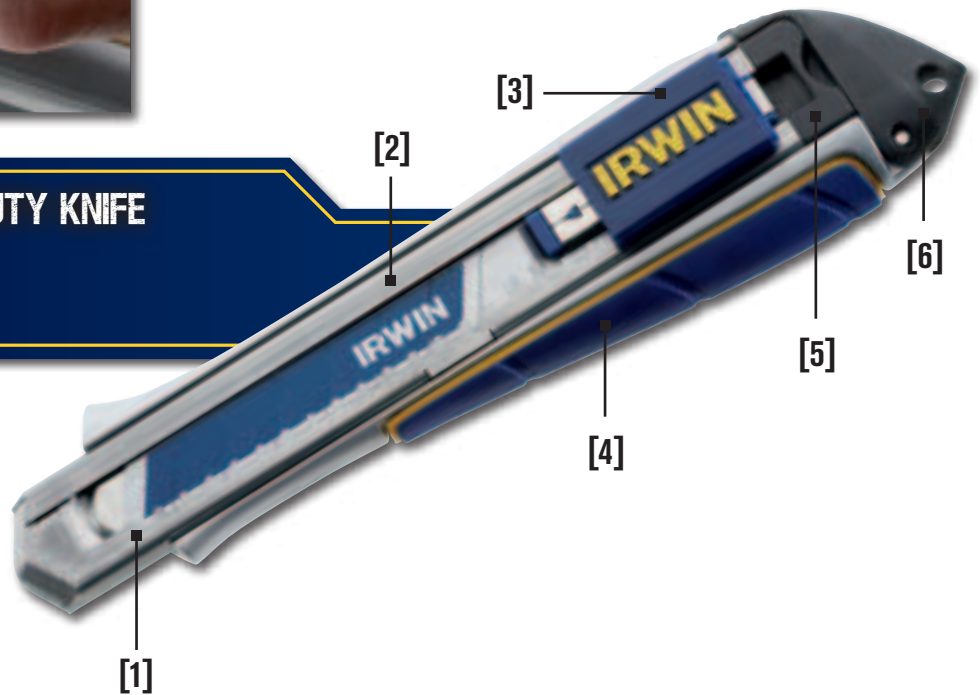

IRWIN®

Utility Knives & Blades

PRO TOUCH SNAP-OFF HEAVY DUTY KNIFE

PROTOUCH SNAP-OFF HEAVY DUTY KNIFE

Manual nose screw for increased security.

Self-locking blade slider for fast blade adjustments.

PROTOUCH SNAP-OFF HEAVY DUTY KNIFE FEATURES

- 1. NOSE SCREW**
for user controlled blade security
- 2. SOLID CAST ALUMINIUM BODY**
with steel blade guide provides more durability
- 3. SELF-LOCKING BLADE SLIDER**
for fast blade adjustment
- 4. PRO TOUCH GRIP**
for improved grip and comfort
- 5. BLADE STORAGE**
for three blades inside the removable cartridge
- 6. IMPACT RESISTANT HINGED END CAP**
cannot be separated from body

ITEM NO.	DESCRIPTION	EAN	SHELF PACK
10507106	PROTOUCH SCREW SNAP-OFF KNIFE, 18MM	5706915071061	8
10507107	PROTOUCH SCREW SCRAP-OFF KNIFE BULK 18MM, 12PCS	5706915071078	1