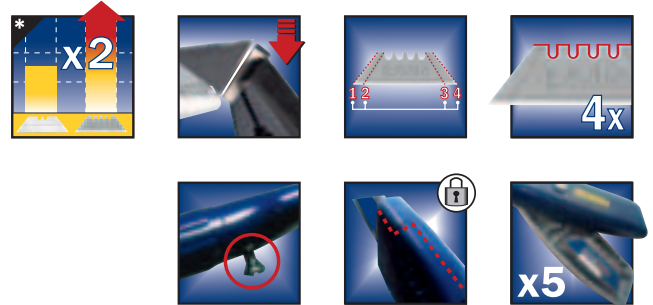

**TRAPEZOID
PROFESSIONAL
RETRACTABLE KNIFE**

TRAPEZOID PROFESSIONAL RETRACTABLE KNIFE

Magnet holds working blade in place. Captive screw prevents loss during blade change. Lightweight, but hard wearing aluminium body.

TRAPEZOID PROFESSIONAL RETRACTABLE KNIFE FEATURES

1. **3-STEP RETRACTION**
for multiple cutting depths
2. **CAPTIVE SCREW**
allows tool free access to spare blades and prevents loss during blade change
3. **OPTIMIZED CUTTING ANGLE**
to reduce fatigue
4. **LIGHTWEIGHT ALUMINIUM BODY**
hard-wearing for increased durability
5. **INTERNAL BLADE STORAGE**
for up to 5 blades