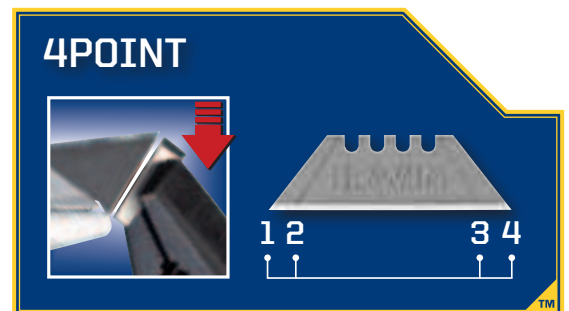

**TRAPEZOID
PROFESSIONAL
RETRACTABLE KNIFE**

TRAPEZOID PROFESSIONAL RETRACTABLE KNIFE

Magnet holds working blade in place. Captive screw prevents loss during blade change. Lightweight, but hard wearing aluminium body.

TRAPEZOID PROFESSIONAL RETRACTABLE KNIFE FEATURES

1. **3-STEP RETRACTION**
for multiple cutting depths
2. **CAPTIVE SCREW**
allows tool free access to spare blades and prevents loss during blade change
3. **OPTIMIZED CUTTING ANGLE**
to reduce fatigue
4. **LIGHTWEIGHT ALUMINIUM BODY**
hard-wearing for increased durability
5. **INTERNAL BLADE STORAGE**
for up to 5 blades

ITEM NO.	DESCRIPTION	EAN	SHELF PACK
10504238	PROFESSIONAL RETRACTABLE KNIFE, CARDED	5706915042382	5

* versus traditional IRWIN carbon blades