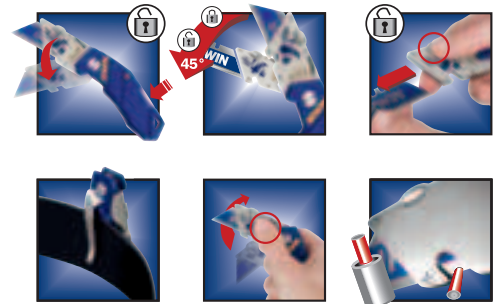

IRWIN®

Utility Knives & Blades

FOLDING TRAPEZOID KNIFE

FOLDING TRAPEZOID KNIFE

Quick change mechanism to save time. Safety lock for higher safety. Belt clip for better accessibility. COMPACT DESIGN for storage and safety.

FOLDING TRAPEZOID KNIFE FEATURES

1. **QUICK CHANGE BUTTON**
easy blade removal and reversal without opening
2. **WIRE CUTTER**
built-in convenience to cut wire
3. **EXTENDED THUMB LEDGE**
made of stainless steel for better handling
4. **LIGHTWEIGHT & DURABLE**
strong build for heavy duty applications
5. **SAFETY LOCK**
45° angle quick change to prevent accidental release
6. **BELT CLIP**
for better accessibility