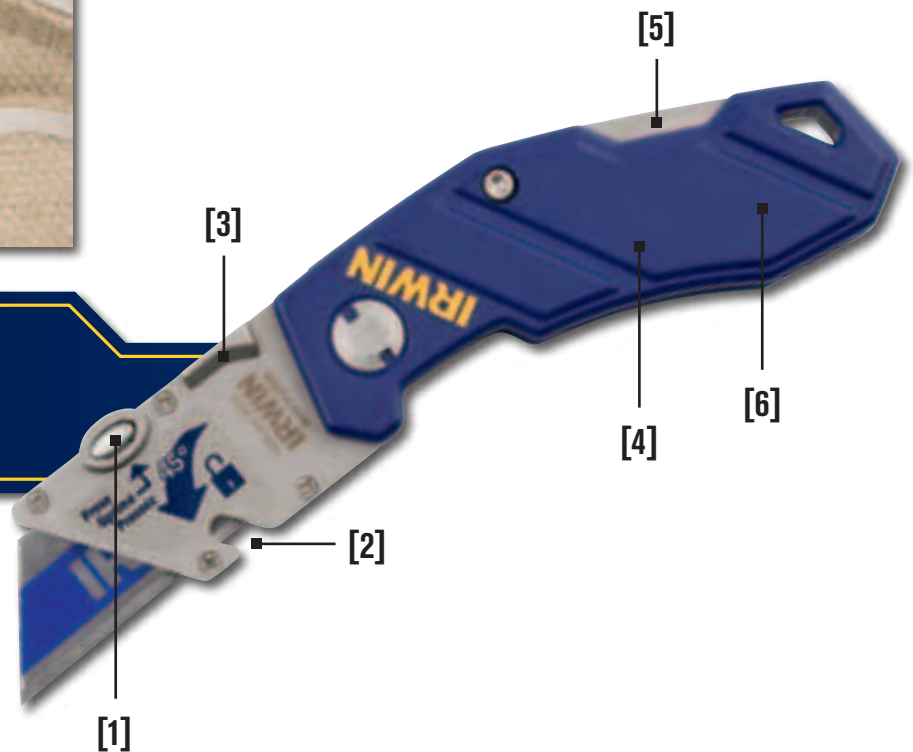

IRWIN®

Utility Knives & Blades

FOLDING TRAPEZOID KNIFE

FOLDING TRAPEZOID KNIFE

Quick change mechanism to save time. Safety lock for higher safety. Belt clip for better accessibility. COMPACT DESIGN for storage and safety.

FOLDING TRAPEZOID KNIFE FEATURES

1. **QUICK CHANGE BUTTON**
easy blade removal and reversal without opening
2. **WIRE CUTTER**
built-in convenience to cut wire
3. **EXTENDED THUMB LEDGE**
made of stainless steel for better handling
4. **LIGHTWEIGHT & DURABLE**
strong build for heavy duty applications
5. **SAFETY LOCK**
45° angle quick change to prevent accidental release
6. **BELT CLIP**
for better accessibility

ITEM NO.	DESCRIPTION	EAN	SHELF PACK
10507406	FOLDING TRAPEZOID KNIFE ENGL.	5706915074062	10
10507695	FOLDING TRAPEZOID KNIFE CONT.EU	5706915076950	10

*versus traditional IRWIN carbon blades