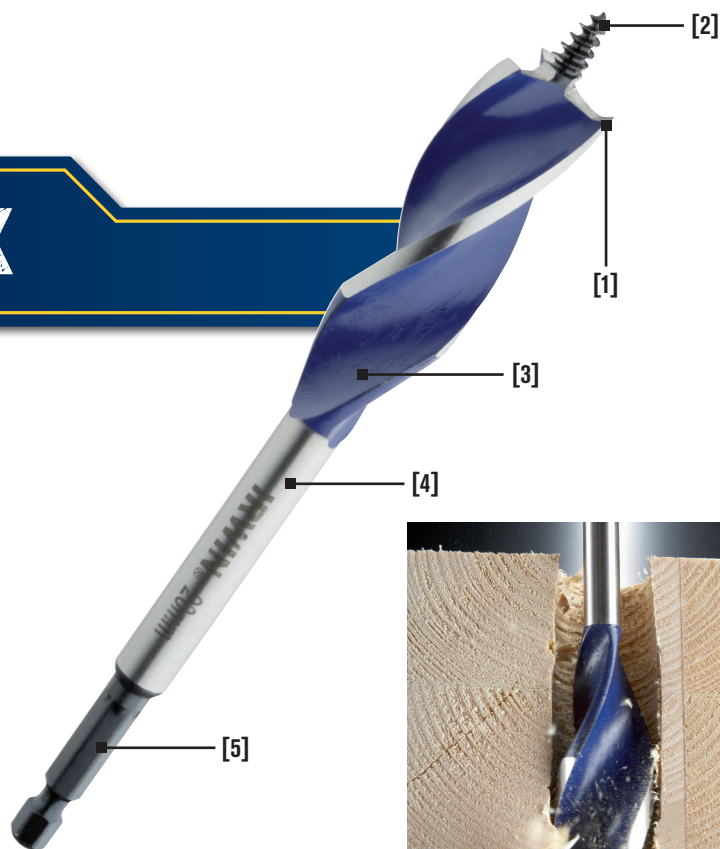

* Up to 6 times faster than competitor products

Saves Battery Life

Quick Change Shank

Wood

Item No.	Product Description	EAN	Master Pack	Shelf Pack
1921930	Blue Groove 6X 14mm x 4" NEW	5706919219308	36	6
1921991	Blue Groove 6X 16mm x 4" NEW	5706919219919	36	6
1921992	Blue Groove 6X 18mm x 4" NEW	5706919219926	36	6
1921993	Blue Groove 6X 20mm x 4" NEW	5706919219933	36	6
1921994	Blue Groove 6X 22mm x 4" NEW	5706919219940	36	6
1921995	Blue Groove 6X 25mm x 4" NEW	5706919219957	36	6
1921996	Blue Groove 6X 28mm x 4" NEW	5706919219964	36	6
1921997	Blue Groove 6X 32mm x 4" NEW	5706919219971	36	6
10507602	Blue Groove 6X 14mm x 6"	5706915076028	36	6
10506620	Blue Groove 6X 16mm x 6"	5706915066203	36	6
10506621	Blue Groove 6X 18mm x 6"	5706915066210	36	6
10506622	Blue Groove 6X 20mm x 6"	5706915066227	36	6
10506623	Blue Groove 6X 22mm x 6"	5706915066234	36	6
10506624	Blue Groove 6X 25mm x 6"	5706915066241	36	6
10506625	Blue Groove 6X 28mm x 6"	5706915066258	36	6
10506626	Blue Groove 6X 32mm x 6"	5706915066265	36	6
1921998	Blue Groove 6X 14mm x 16" NEW	5706919219988	36	6
1921999	Blue Groove 6X 16mm x 16" NEW	5706919219995	36	6
1922000	Blue Groove 6X 18mm x 16" NEW	5706919220007	36	6
1922001	Blue Groove 6X 20mm x 16" NEW	5706919220014	36	6
1922002	Blue Groove 6X 22mm x 16" NEW	5706919220021	36	6
1922003	Blue Groove 6X 25mm x 16" NEW	5706919220038	36	6
1922004	Blue Groove 6X 28mm x 16" NEW	5706919220045	36	6
1922005	Blue Groove 6X 32mm x 16" NEW	5706919220052	36	6
1922006	Blue Groove 6X 16, 20, 25mm 4" 3pc Set NEW	5706919220069	36	3
1922007	Blue Groove 6X 16, 18, 20, 22, 25mm inc. Extension 5pc Set NEW	5706919220076	36	3
10506627	Blue Groove 6X, 3pc set: 20, 22, 25mm	5706915066272	6	1
10506628	Blue Groove 6X, 6pc set: 16, 18, 20, 22, 25, 32mm	5706915066289	6	1
10507604	Blue Groove 6X, 6pc set: 14, 16, 18, 20, 22, 25mm	5706915076042	6	1