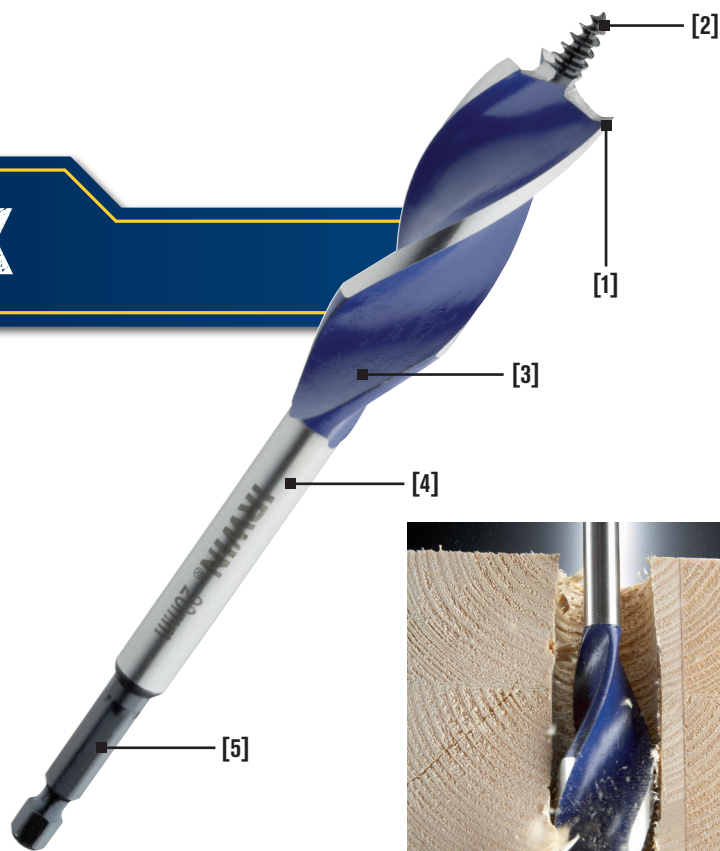

Designed to fit between studs in most common applications.

1/4" QUICK CHANGE SHANK

* Up to 6 times faster than competitor products

Saves Battery Life

Quick Change Shank

Wood

Item No.	Product Description	EAN	Master Pack	Shelf Pack
1921930	Blue Groove 6X 14mm x 4" NEW	5706919219308	36	6
1921991	Blue Groove 6X 16mm x 4" NEW	5706919219919	36	6
1921992	Blue Groove 6X 18mm x 4" NEW	5706919219926	36	6
1921993	Blue Groove 6X 20mm x 4" NEW	5706919219933	36	6
1921994	Blue Groove 6X 22mm x 4" NEW	5706919219940	36	6
1921995	Blue Groove 6X 25mm x 4" NEW	5706919219957	36	6
1921996	Blue Groove 6X 28mm x 4" NEW	5706919219964	36	6
1921997	Blue Groove 6X 32mm x 4" NEW	5706919219971	36	6
10507602	Blue Groove 6X 14mm x 6"	5706915076028	36	6
10506620	Blue Groove 6X 16mm x 6"	5706915066203	36	6
10506621	Blue Groove 6X 18mm x 6"	5706915066210	36	6
10506622	Blue Groove 6X 20mm x 6"	5706915066227	36	6
10506623	Blue Groove 6X 22mm x 6"	5706915066234	36	6
10506624	Blue Groove 6X 25mm x 6"	5706915066241	36	6
10506625	Blue Groove 6X 28mm x 6"	5706915066258	36	6
10506626	Blue Groove 6X 32mm x 6"	5706915066265	36	6
1921998	Blue Groove 6X 14mm x 16" NEW	5706919219988	36	6
1921999	Blue Groove 6X 16mm x 16" NEW	5706919219995	36	6
1922000	Blue Groove 6X 18mm x 16" NEW	5706919220007	36	6
1922001	Blue Groove 6X 20mm x 16" NEW	5706919220014	36	6
1922002	Blue Groove 6X 22mm x 16" NEW	5706919220021	36	6
1922003	Blue Groove 6X 25mm x 16" NEW	5706919220038	36	6
1922004	Blue Groove 6X 28mm x 16" NEW	5706919220045	36	6
1922005	Blue Groove 6X 32mm x 16" NEW	5706919220052	36	6
1922006	Blue Groove 6X 16, 20, 25mm 4" 3pc Set NEW	5706919220069	36	3
1922007	Blue Groove 6X 16, 18, 20, 22, 25mm inc. Extension 5pc Set NEW	5706919220076	36	3
10506627	Blue Groove 6X, 3pc set: 20, 22, 25mm	5706915066272	6	1
10506628	Blue Groove 6X, 6pc set: 16, 18, 20, 22, 25, 32mm	5706915066289	6	1
10507604	Blue Groove 6X, 6pc set: 14, 16, 18, 20, 22, 25mm	5706915076042	6	1